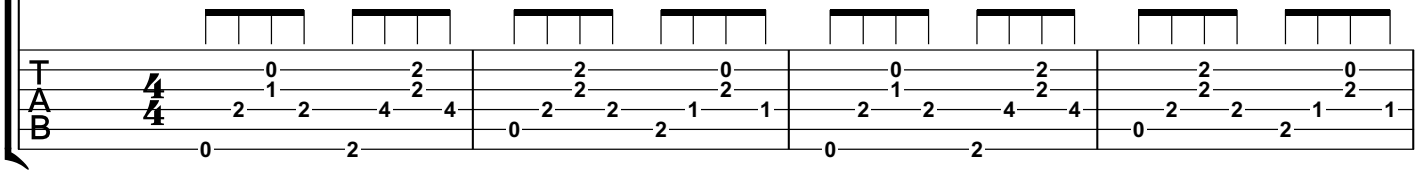

# Love Is All Around

Featured in the Film "Four Weddings and a Funeral"

Fingerstyle Guitar Solo

Reg Presley

Arranged Bill Tyers

♩. = 100

13

E F#m A B7 E F#m A B7

TAB: 4 4 2 0 2 | 5 5 4 2 2 4 | 4 0 2 2 0 2 | 4 4 2 1 2 2 2 2

17

E F#m A B7 E F#m A B7

TAB: 4 4 2 0 2 | 5 5 4 2 2 4 | 4 0 2 2 0 2 | 4 4 2 1 2 2 2 2

21

A F#m A E

TAB: 5 5 5 5 5 5 | 4 2 2 2 2 2 | 5 5 5 5 5 7 | 0 0 2 0 0 0